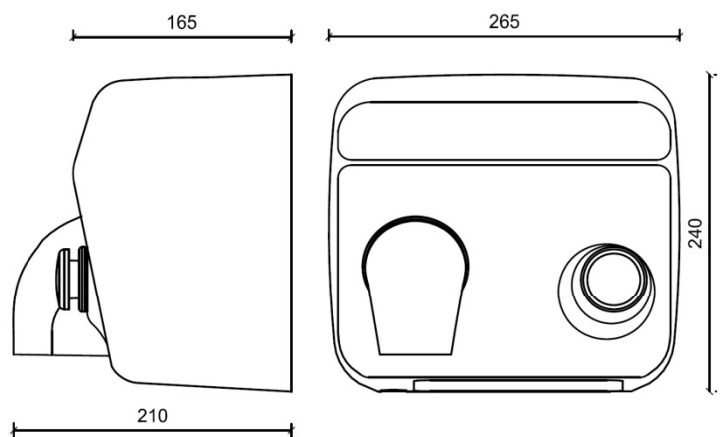

TECHNICAL DRAWING

NOFER S.L.
Avenida de la fama, 118
08940 · Cornellà de Llobregat (Barcelona)
Tel +34 934 742 423 · Fax +34 934 743 548
export@nofer.com · www.nofer.com

Related Products

01101.S

01500.S

01600.S

01451.S

01251.W

01730.S